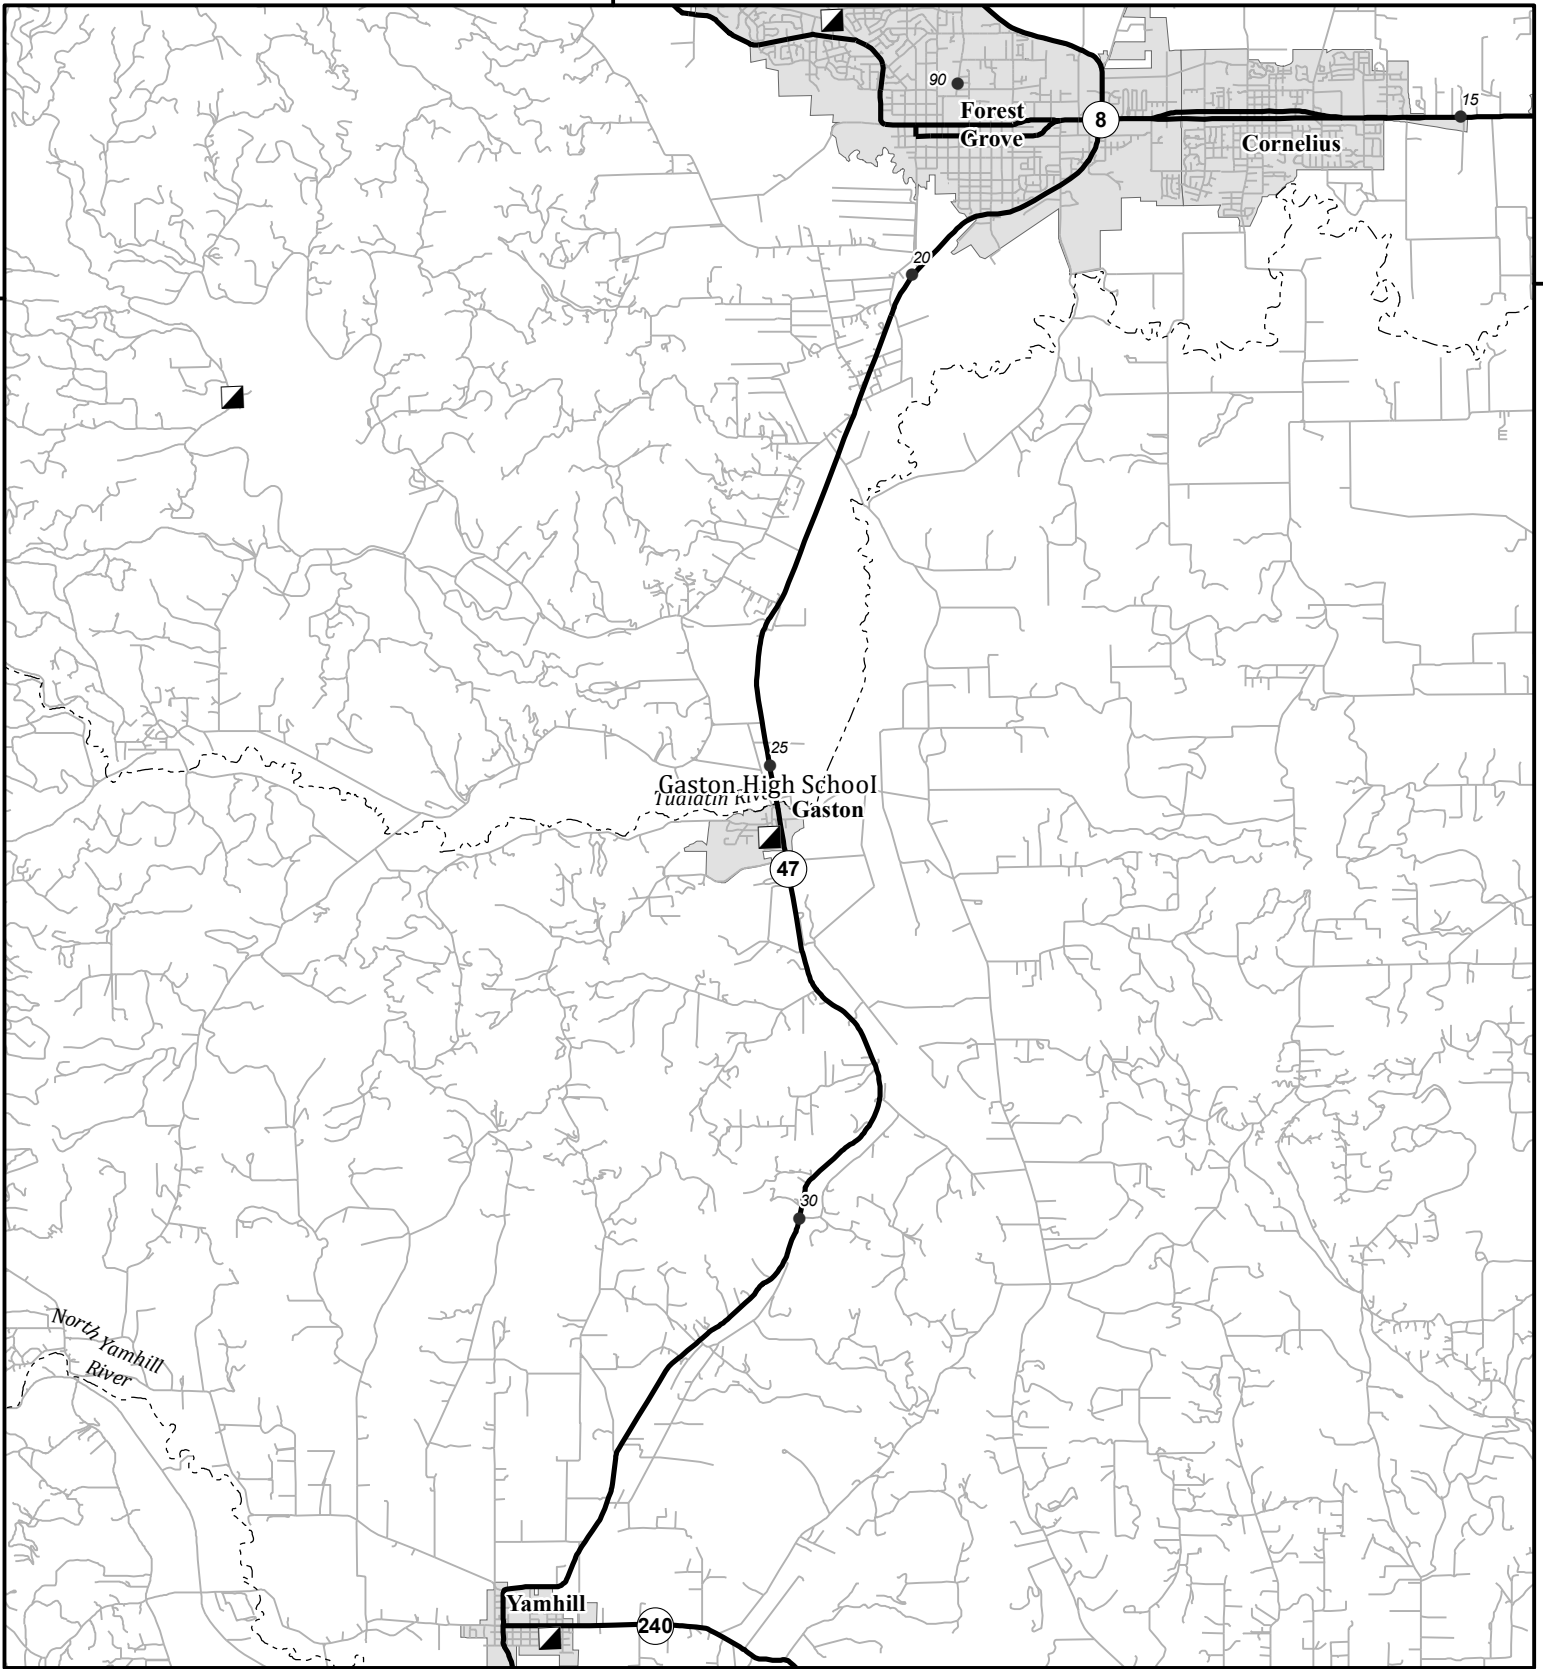

-123°10'

45°30'

45°30'

-123°10'

Oregon Vicinity & Major Highways

- Mileposts
- Fire Camp
- Rivers

T1S R4W S35 SWSW
 N 45.435186°
 W -123.141648°
Address:
 , OR, 97

Directions:
 From N:
 From S:
 From E:
 From W: